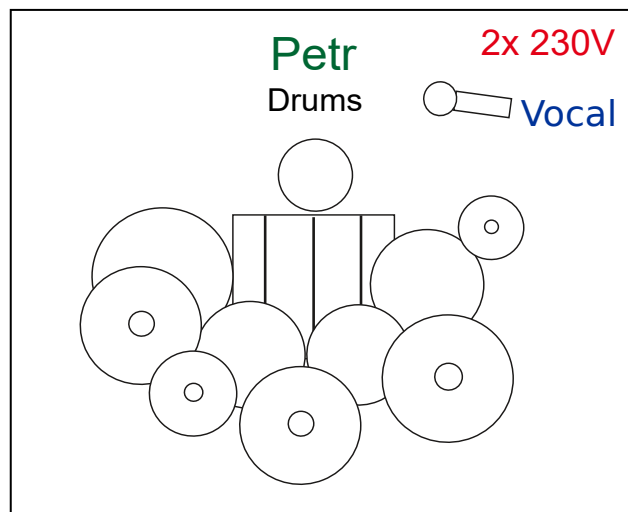

Michal  
Keyboard

2x 230V

2x 230V

BassCombo

GuitarRack

1x 230V

Josef  
Bass Guitar

Radek

Lead Vocal

Honza

Guitar

Vocal

5x 230V

mix case  
+  
amplifier rack

Reader

2x 230V